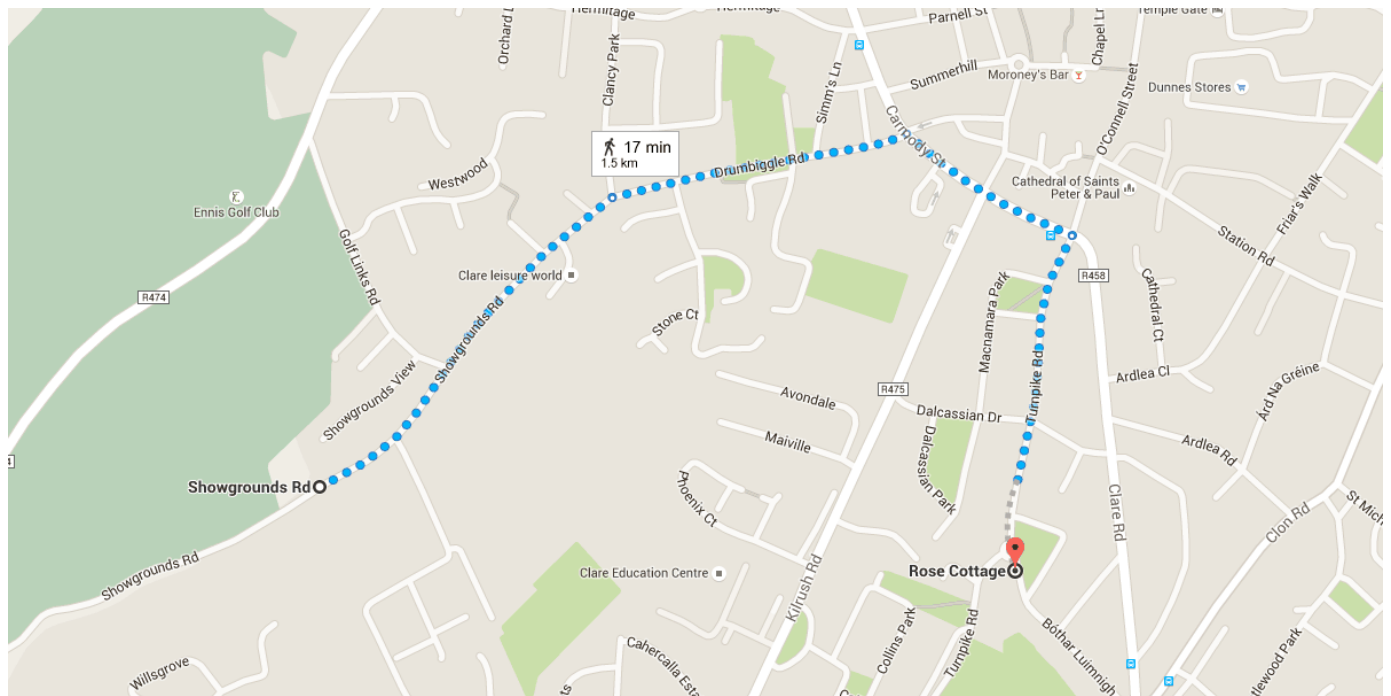

Walk 1.5 km, 17 min

Directions from Showgrounds Rd to Rose Cottage

○ Showgrounds Rd

Use caution - may involve errors or sections not suited for walking

Ennis, Co. Clare

1. Head northeast on Showgrounds Rd toward Golf Links Rd

↑ _____ 500 m

2. Continue onto Drumbiggle Rd

↑ _____ 400 m

3. Turn right onto Carmody St/R458

↘ _____ 250 m

4. Turn right onto Turnpike Rd

↘ _____ 300 m
 ⓘ Destination will be on the left

⊙ Rose Cottage

Turnpike Road, Ennis, Co. Clare

These directions are for planning purposes only. You may find that construction projects, traffic, weather, or other events may cause conditions to differ from the map results, and you should plan your route accordingly. You must obey all signs or notices regarding your route.

Map data ©2015 Google