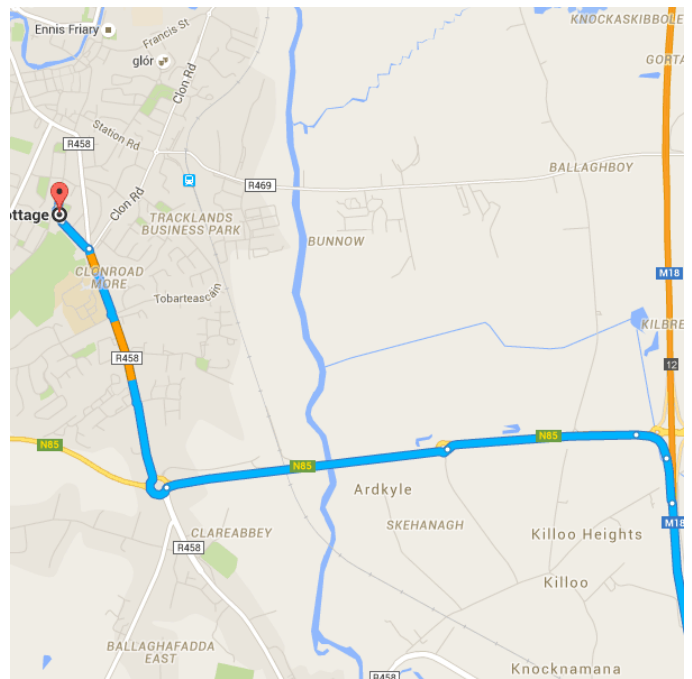

Directions from Shannon Airport to Rose Cottage

○ Shannon Airport

Co. Clare

Get on M18 from N19

6.2 km / 7 min

- ↑ 1. Head east
600 m
- 📍 2. At the roundabout, take the 1st exit onto N19
2.2 km
- 📍 3. At Drumgeely Roundabout, take the 2nd exit and stay on N19
1.3 km
- 📍 4. At Shannon Town Roundabout, take the 2nd exit and stay on N19
1.5 km
- 📍 5. At the roundabout, take the 1st exit onto the M18 ramp to N18/Galway/Ennis
600 m

Follow M18 to N85. Take the N85 exit from M18

12.1 km / 7 min

- ↑ 6. Continue onto M18
11.7 km

- ↩ 7. Take the **N85** exit toward Ennis/Ennistimon/Port

 230 m
- ↩ 8. Keep **left** at the fork and merge onto **N85**

 220 m

Follow **N85** and **Limerick Rd** to **Turnpike Rd** in Ennis

 4.2 km / 6 min

- ⤴ 9. Merge onto **N85**

 1.0 km
- 📍 10. At **Skehanagh Roundabout**, take the **2nd** exit and stay on **N85**

 1.5 km
- 📍 11. At **Clareabbey Roundabout**, take the **3rd** exit onto **Limerick Rd/R458**
i Go through 2 roundabouts

 1.4 km
- ↩ 12. Turn **left** onto **Limerick Rd**

 200 m
- ↑ 13. Continue onto **Turnpike Rd**
i Go through 1 roundabout
i Destination will be on the right

 170 m

📍 **Rose Cottage**

Turnpike Road, Ennis, Co. Clare