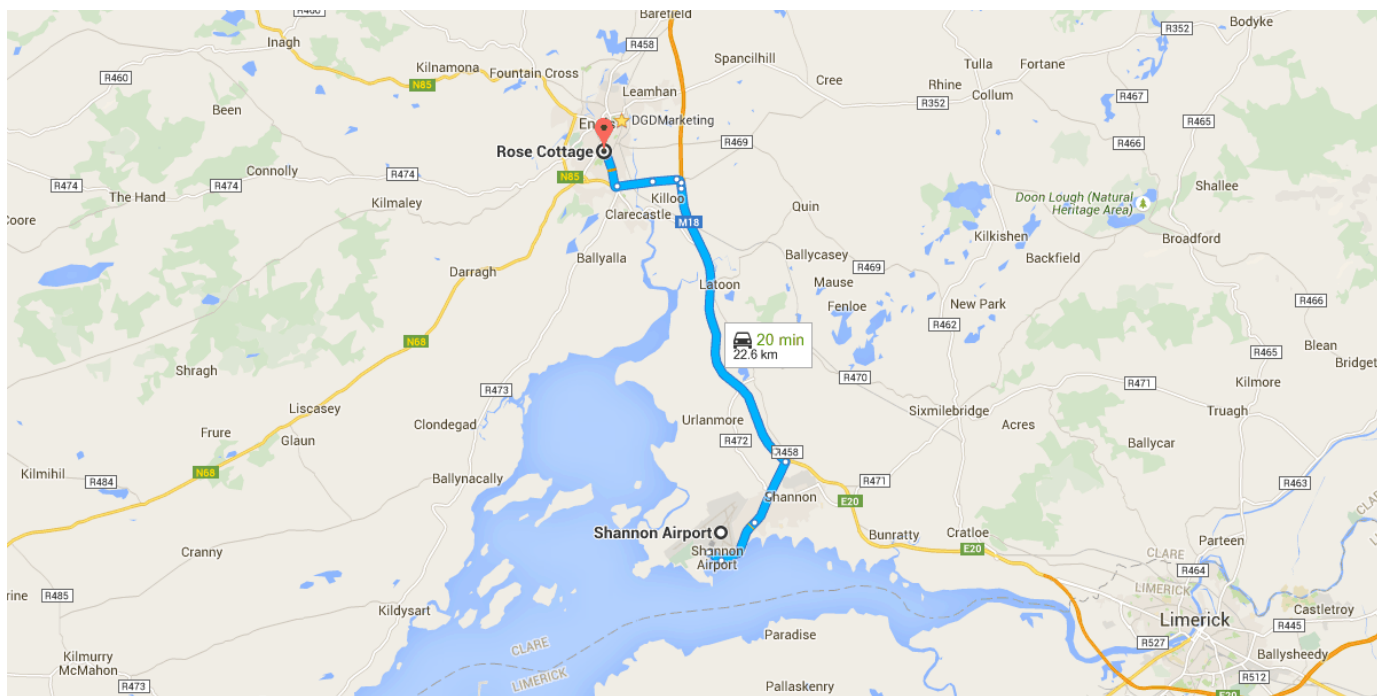

Directions from Shannon Airport to Rose Cottage

○ Shannon Airport

Co. Clare

Get on M18 from N19

6.2 km / 7 min

- ↑ 1. Head east
600 m
- 📍 2. At the roundabout, take the 1st exit onto N19
2.2 km
- 📍 3. At Drumgeely Roundabout, take the 2nd exit and stay on N19
1.3 km
- 📍 4. At Shannon Town Roundabout, take the 2nd exit and stay on N19
1.5 km
- 📍 5. At the roundabout, take the 1st exit onto the M18 ramp to N18/Galway/Ennis
600 m

Follow M18 to N85. Take the N85 exit from M18

12.1 km / 7 min

- ↑ 6. Continue onto M18
11.7 km

- ↩ 7. Take the **N85** exit toward Ennis/Ennistimon/Port

 230 m
- ↩ 8. Keep **left** at the fork and merge onto **N85**

 220 m

Follow **N85** and **Limerick Rd** to **Turnpike Rd** in Ennis

 4.2 km / 6 min

- ⤴ 9. Merge onto **N85**

 1.0 km
- 📍 10. At **Skehanagh Roundabout**, take the **2nd** exit and stay on **N85**

 1.5 km
- 📍 11. At **Clareabbey Roundabout**, take the **3rd** exit onto **Limerick Rd/R458**
i Go through 2 roundabouts

 1.4 km
- ↩ 12. Turn **left** onto **Limerick Rd**

 200 m
- ↑ 13. Continue onto **Turnpike Rd**
i Go through 1 roundabout
i Destination will be on the right

 170 m

📍 **Rose Cottage**

Turnpike Road, Ennis, Co. Clare