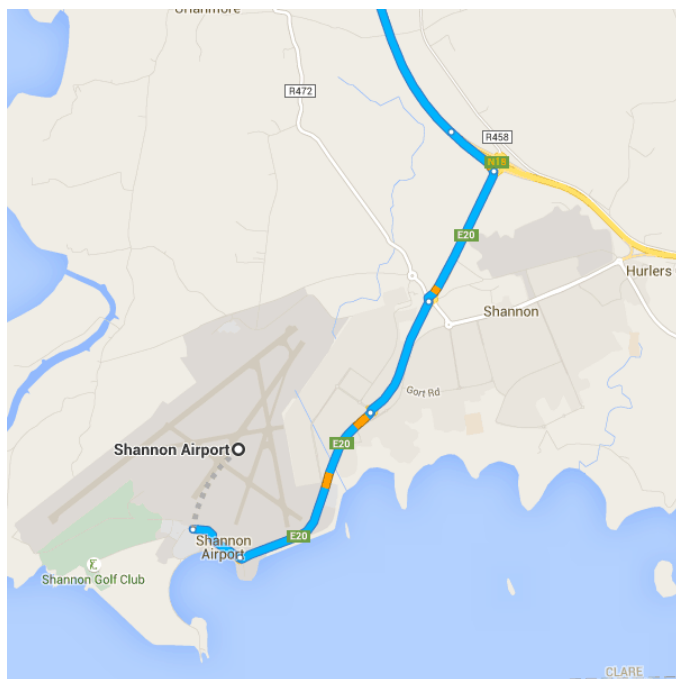

Directions from Shannon Airport to Rose Cottage

○ Shannon Airport

Co. Clare

Get on M18 from N19

6.2 km / 7 min

- ↑ 1. Head east
600 m
- 📍 2. At the roundabout, take the 1st exit onto N19
2.2 km
- 📍 3. At Drumgeely Roundabout, take the 2nd exit and stay on N19
1.3 km
- 📍 4. At Shannon Town Roundabout, take the 2nd exit and stay on N19
1.5 km
- 📍 5. At the roundabout, take the 1st exit onto the M18 ramp to N18/Galway/Ennis
600 m

Follow M18 to N85. Take the N85 exit from M18

12.1 km / 7 min

- ↑ 6. Continue onto M18
11.7 km

- ↩ 7. Take the **N85** exit toward Ennis/Ennistimon/Port

 230 m
- ↩ 8. Keep **left** at the fork and merge onto **N85**

 220 m

Follow **N85** and **Limerick Rd** to **Turnpike Rd** in Ennis

 4.2 km / 6 min

- ⤴ 9. Merge onto **N85**

 1.0 km
- 📍 10. At **Skehanagh Roundabout**, take the **2nd** exit and stay on **N85**

 1.5 km
- 📍 11. At **Clareabbey Roundabout**, take the **3rd** exit onto **Limerick Rd/R458**
i Go through 2 roundabouts

 1.4 km
- ↩ 12. Turn **left** onto **Limerick Rd**

 200 m
- ↑ 13. Continue onto **Turnpike Rd**
i Go through 1 roundabout
i Destination will be on the right

 170 m

📍 **Rose Cottage**

Turnpike Road, Ennis, Co. Clare