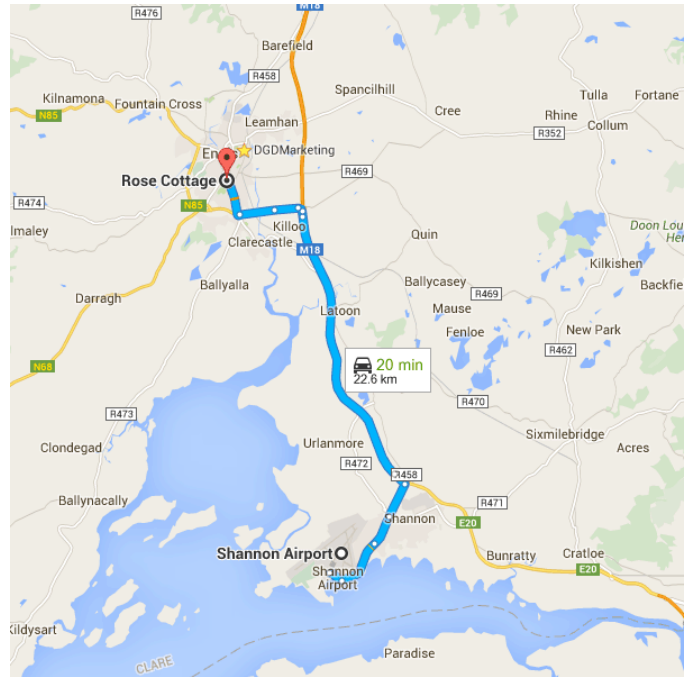

Directions from Shannon Airport to Rose Cottage

○ Shannon Airport

Co. Clare

Get on M18 from N19

6.2 km / 7 min

- ↑ 1. Head east
600 m
- 📍 2. At the roundabout, take the 1st exit onto N19
2.2 km
- 📍 3. At Drumgeely Roundabout, take the 2nd exit and stay on N19
1.3 km
- 📍 4. At Shannon Town Roundabout, take the 2nd exit and stay on N19
1.5 km
- 📍 5. At the roundabout, take the 1st exit onto the M18 ramp to N18/Galway/Ennis
600 m

Follow M18 to N85. Take the N85 exit from M18

12.1 km / 7 min

- ↑ 6. Continue onto M18
11.7 km

- ↩ 7. Take the **N85** exit toward Ennis/Ennistimon/Port

 230 m
- ↩ 8. Keep **left** at the fork and merge onto **N85**

 220 m

Follow **N85** and **Limerick Rd** to **Turnpike Rd** in Ennis

 4.2 km / 6 min

- ⤴ 9. Merge onto **N85**

 1.0 km
- 📍 10. At **Skehanagh Roundabout**, take the **2nd** exit and stay on **N85**

 1.5 km
- 📍 11. At **Clareabbey Roundabout**, take the **3rd** exit onto **Limerick Rd/R458**
i Go through 2 roundabouts

 1.4 km
- ↩ 12. Turn **left** onto **Limerick Rd**

 200 m
- ↑ 13. Continue onto **Turnpike Rd**
i Go through 1 roundabout
i Destination will be on the right

 170 m

📍 **Rose Cottage**

Turnpike Road, Ennis, Co. Clare