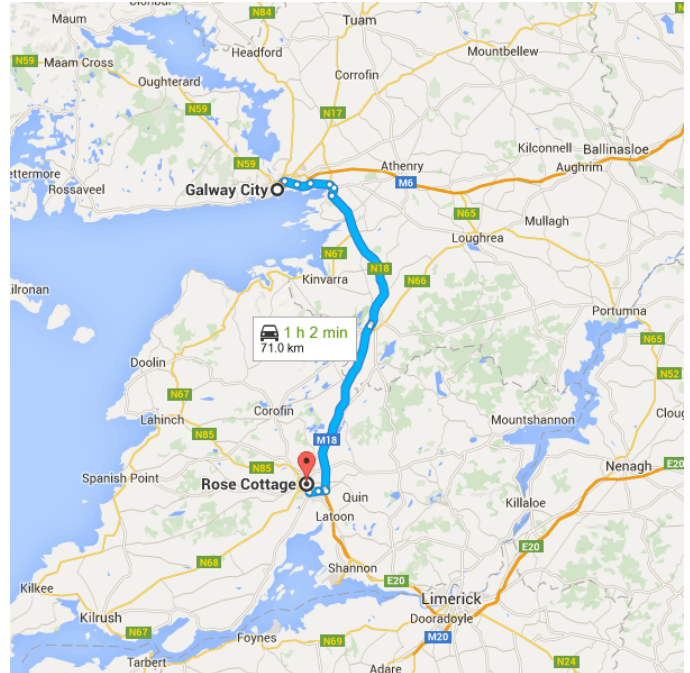

- 8. At the roundabout, take the **2nd** exit onto **Dublin Rd/R338**
 Continue to follow Dublin Rd

 2.6 km
- 9. At **Martin Roundabout**, take the **3rd** exit onto **R446**

 3.1 km

Follow **N18** and **M18** to **Limerick Rd/R458** in Ennis

 24.5 km
- 13. At the roundabout, take the **2nd** exit toward **Limerick/N19/Shannon Airport**

 450 m
- 14. Continue onto **M18**

 28.7 km
- 15. At junction 12, take the **N85** exit to **Ennis/Ennistimon/Kilrush Port**

 1.5 km

Follow **Limerick Rd** to **Turnpike Rd**

 1.8 km / 4 min

- 19. At **Clareabbey Roundabout**, take the **3rd** exit onto **Limerick Rd/R458**
 Go through 2 roundabouts

 1.4 km
- 20. Turn left onto **Limerick Rd**

 200 m

- ↑ 21. Continue onto Turnpike Rd
- Go through 1 roundabout
 - Destination will be on the right
-
- 170 m

📍 Rose Cottage

Turnpike Road, Ennis, Co. Clare

These directions are for planning purposes only. You may find that construction projects, traffic, weather, or other events may cause conditions to differ from the map results, and you should plan your route accordingly. You must obey all signs or notices regarding your route.