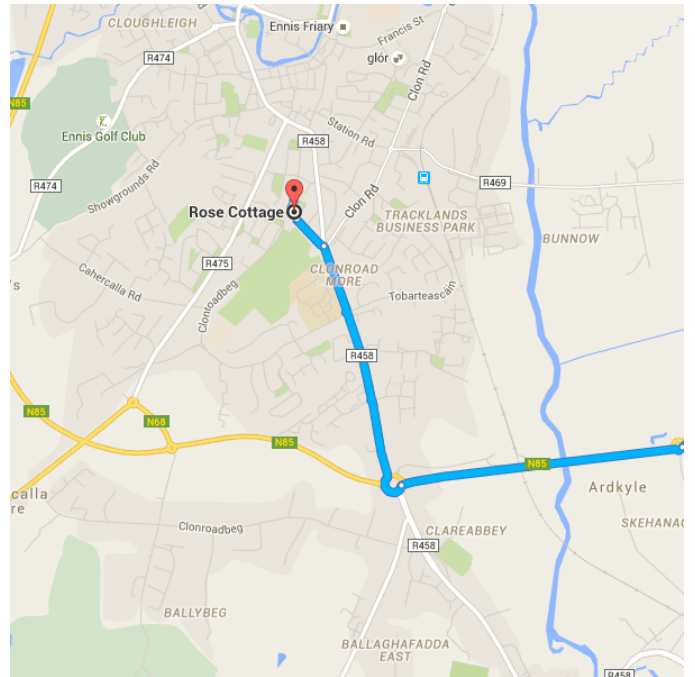

- 8. At the roundabout, take the **2nd** exit onto **Dublin Rd/R338**
 Continue to follow Dublin Rd

 2.6 km
- 9. At **Martin Roundabout**, take the **3rd** exit onto **R446**

 3.1 km

Follow **N18** and **M18** to **Limerick Rd/R458** in Ennis

 24.5 km
- 13. At the roundabout, take the **2nd** exit toward **Limerick/N19/Shannon Airport**

 450 m
- 14. Continue onto **M18**

 28.7 km
- 15. At junction 12, take the **N85** exit to **Ennis/Ennistimon/Kilrush Port**

 1.5 km

Follow **Limerick Rd** to **Turnpike Rd**

 1.8 km / 4 min

- 19. At **Clareabbey Roundabout**, take the **3rd** exit onto **Limerick Rd/R458**
 Go through 2 roundabouts

 1.4 km
- 20. Turn left onto **Limerick Rd**

 200 m

- ↑ 21. Continue onto Turnpike Rd
- Go through 1 roundabout
 - Destination will be on the right
-
- 170 m

📍 Rose Cottage

Turnpike Road, Ennis, Co. Clare

These directions are for planning purposes only. You may find that construction projects, traffic, weather, or other events may cause conditions to differ from the map results, and you should plan your route accordingly. You must obey all signs or notices regarding your route.