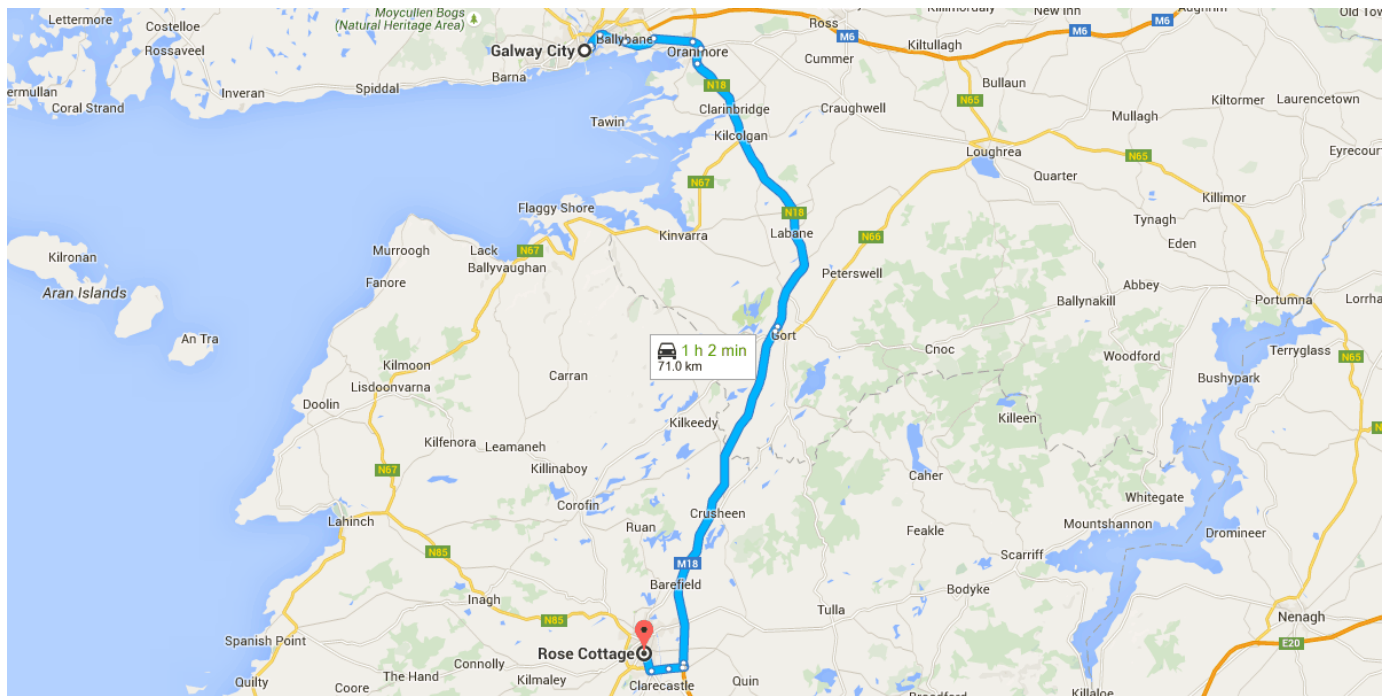

Cookies help us deliver our services. By using our services, you agree to our use of cookies. [Learn more](#)

Got it

Directions from Galway City to Rose Cottage