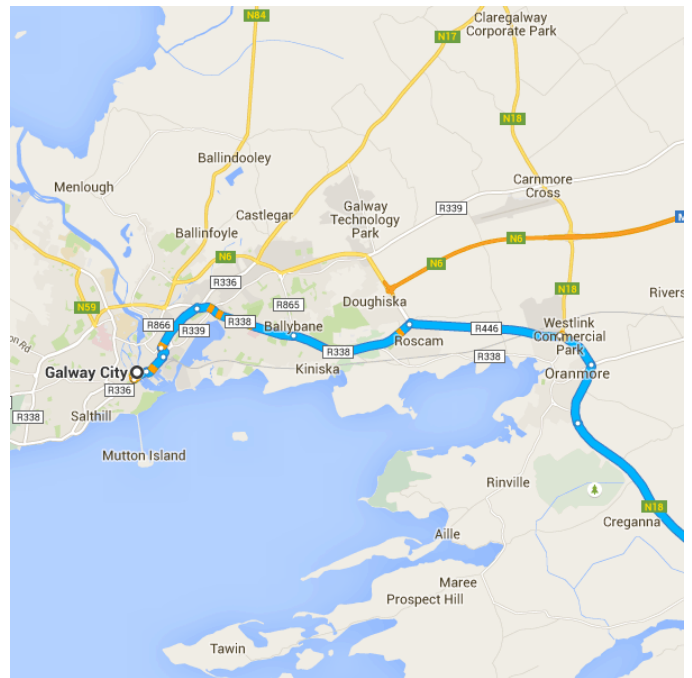

Cookies help us deliver our services. By using our services, you agree to our use of cookies. [Learn more](#)

Got it

Directions from Galway City to Rose Cottage

o Galway City

Co. Galway

Take R336, R338, Dublin Rd and R446 to N18 in Galway

10.2 km / 18 min

- ↑ 1. Head southwest on Dominick Street Upper
66 m
- ↶ 2. Turn left onto Fairhill Rd Upper
92 m
- ↶ 3. Turn left onto Father Griffin Rd/R336
Continue to follow R336
350 m
- ↷ 4. Turn right onto Merchants Rd/R336
500 m
- ↶ 5. Turn left onto Eyre Square/R336
260 m
- ↷ 6. Slight right onto Prospect Hill/R336
Continue to follow R336
1.1 km
- 🌀 7. At the roundabout, take the 4th exit onto Moneenageisha Rd/R338
Continue to follow R338
2.1 km

- 8. At the roundabout, take the **2nd** exit onto **Dublin Rd/R338**
 Continue to follow Dublin Rd

 2.6 km
- 9. At **Martin Roundabout**, take the **3rd** exit onto **R446**

 3.1 km

Follow **N18** and **M18** to **Limerick Rd/R458** in Ennis

 1.5 km

Follow **Limerick Rd** to **Turnpike Rd**

 1.8 km / 4 min

- 19. At **Clareabbey Roundabout**, take the **3rd** exit onto **Limerick Rd/R458**
 Go through 2 roundabouts

 1.4 km
- 20. Turn left onto **Limerick Rd**