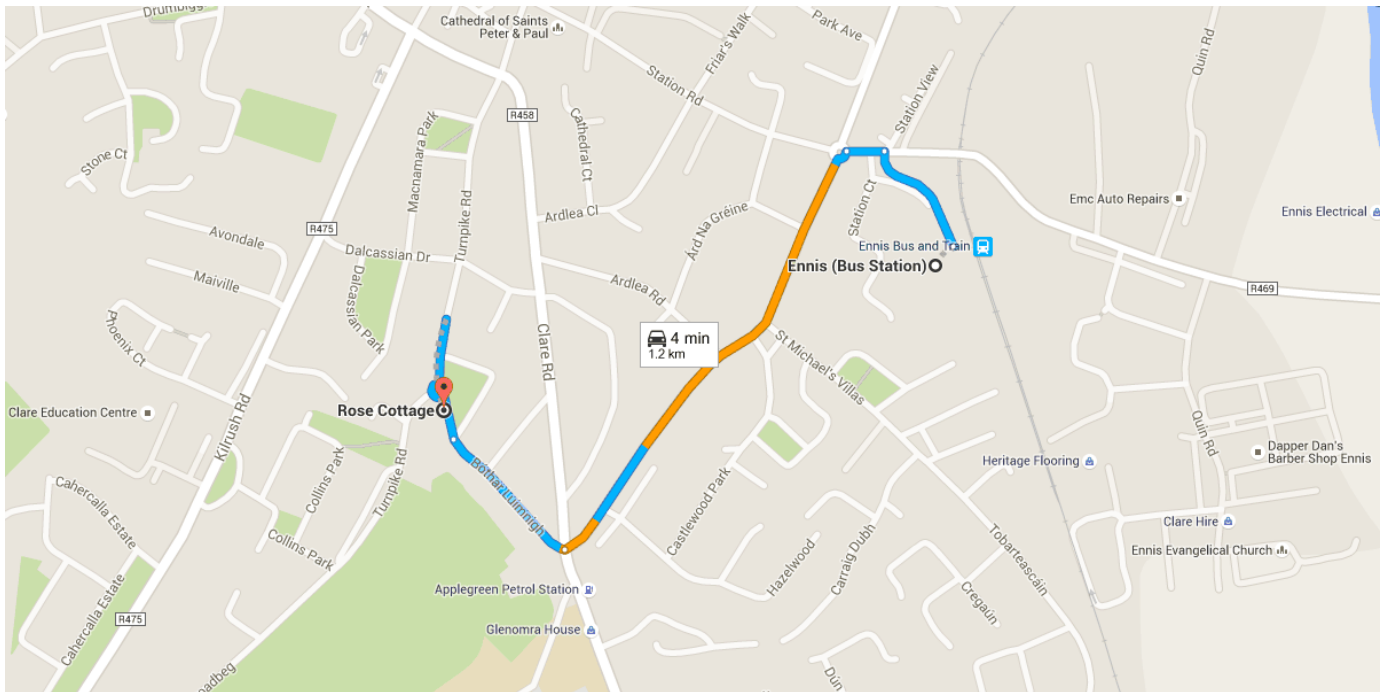

### Directions from Ennis (Bus Station) to Rose Cottage

#### Ennis (Bus Station)

1. Head northwest on Station View toward Quin Rd/R469

Restricted usage road

160 m

2. Turn left onto Quin Rd/R469

48 m

3. At the roundabout, take the 1st exit onto Clon Rd

650 m

4. Turn right onto Limerick Rd

200 m

5. Continue onto Turnpike Rd

Go through 1 roundabout

Destination will be on the right

170 m

#### Rose Cottage

Turnpike Road, Ennis, Co. Clare

These directions are for planning purposes only. You may find that construction projects, traffic, weather, or other events may cause conditions to differ from the map results, and you should plan your route accordingly. You must obey all signs or notices regarding your route.