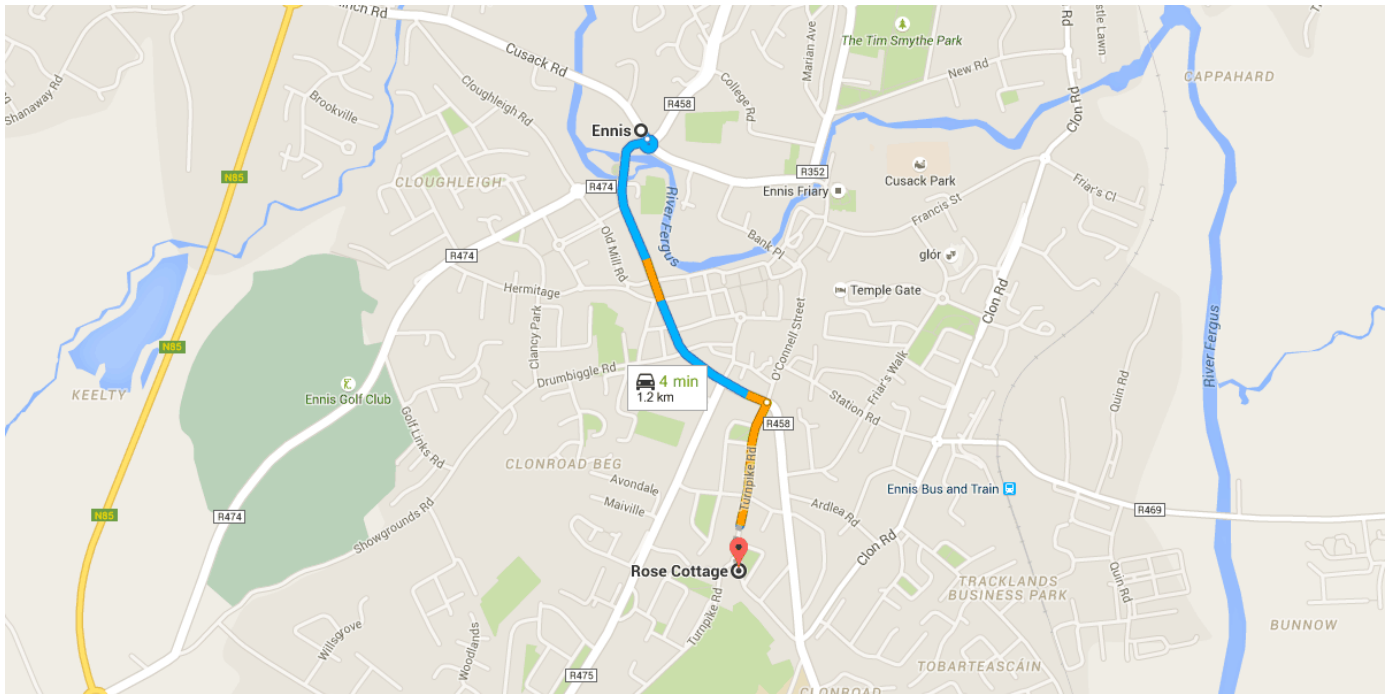

Directions from Ennis to Rose Cottage

○ Ennis Co. Clare

1. Head southeast on Cusack Rd

↑ 28 m

2. At the roundabout, take the 3rd exit onto Mill Rd/R458

ⓘ Continue to follow R458
900 m

3. Turn right onto Turnpike Rd

ⓘ Destination will be on the left
300 m

⊙ Rose Cottage Turnpike Road, Ennis, Co. Clare

These directions are for planning purposes only. You may find that construction projects, traffic, weather, or other events may cause conditions to differ from the map results, and you should plan your route accordingly. You must obey all signs or notices regarding your route.

Map data ©2015 Google