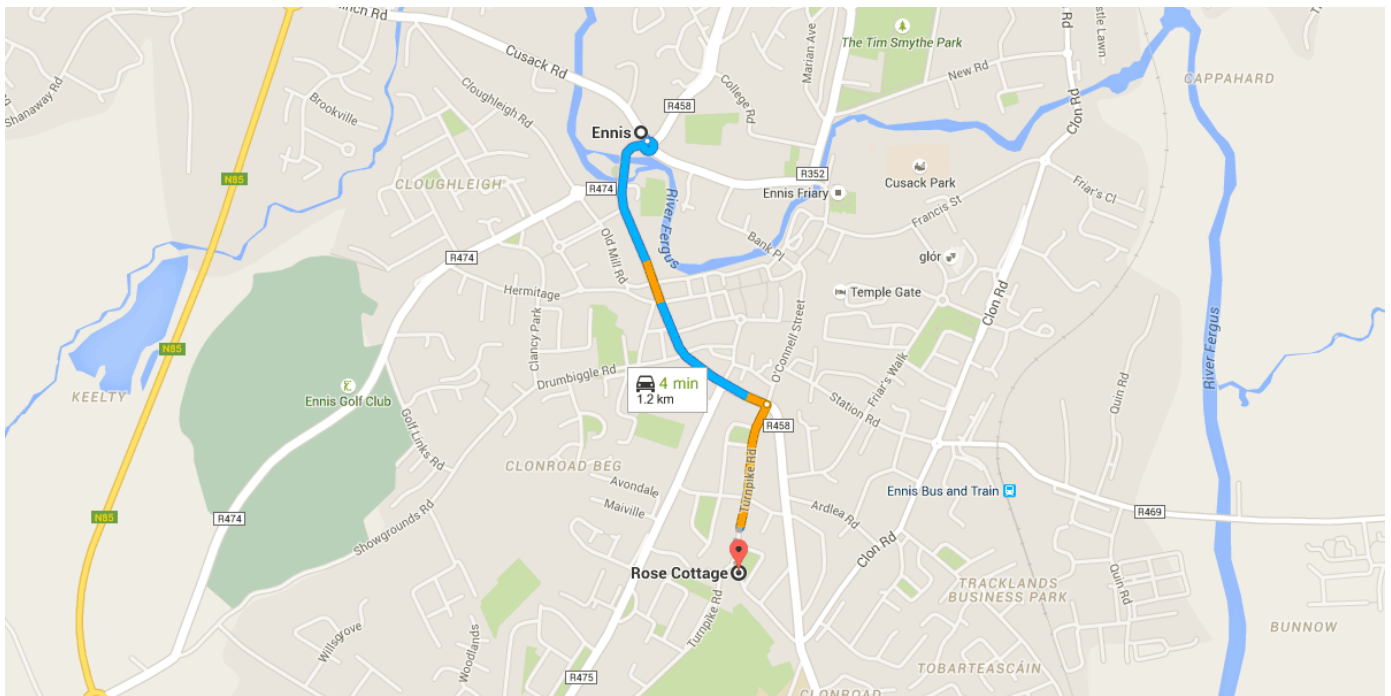

Directions from Ennis to Rose Cottage

○ Ennis Co. Clare

1. Head southeast on Cusack Rd

↑ 28 m

2. At the roundabout, take the 3rd exit onto Mill Rd/R458

ⓘ Continue to follow R458
900 m

3. Turn right onto Turnpike Rd

ⓘ Destination will be on the left
300 m

⊙ Rose Cottage Turnpike Road, Ennis, Co. Clare

These directions are for planning purposes only. You may find that construction projects, traffic, weather, or other events may cause conditions to differ from the map results, and you should plan your route accordingly. You must obey all signs or notices regarding your route.

Map data ©2015 Google